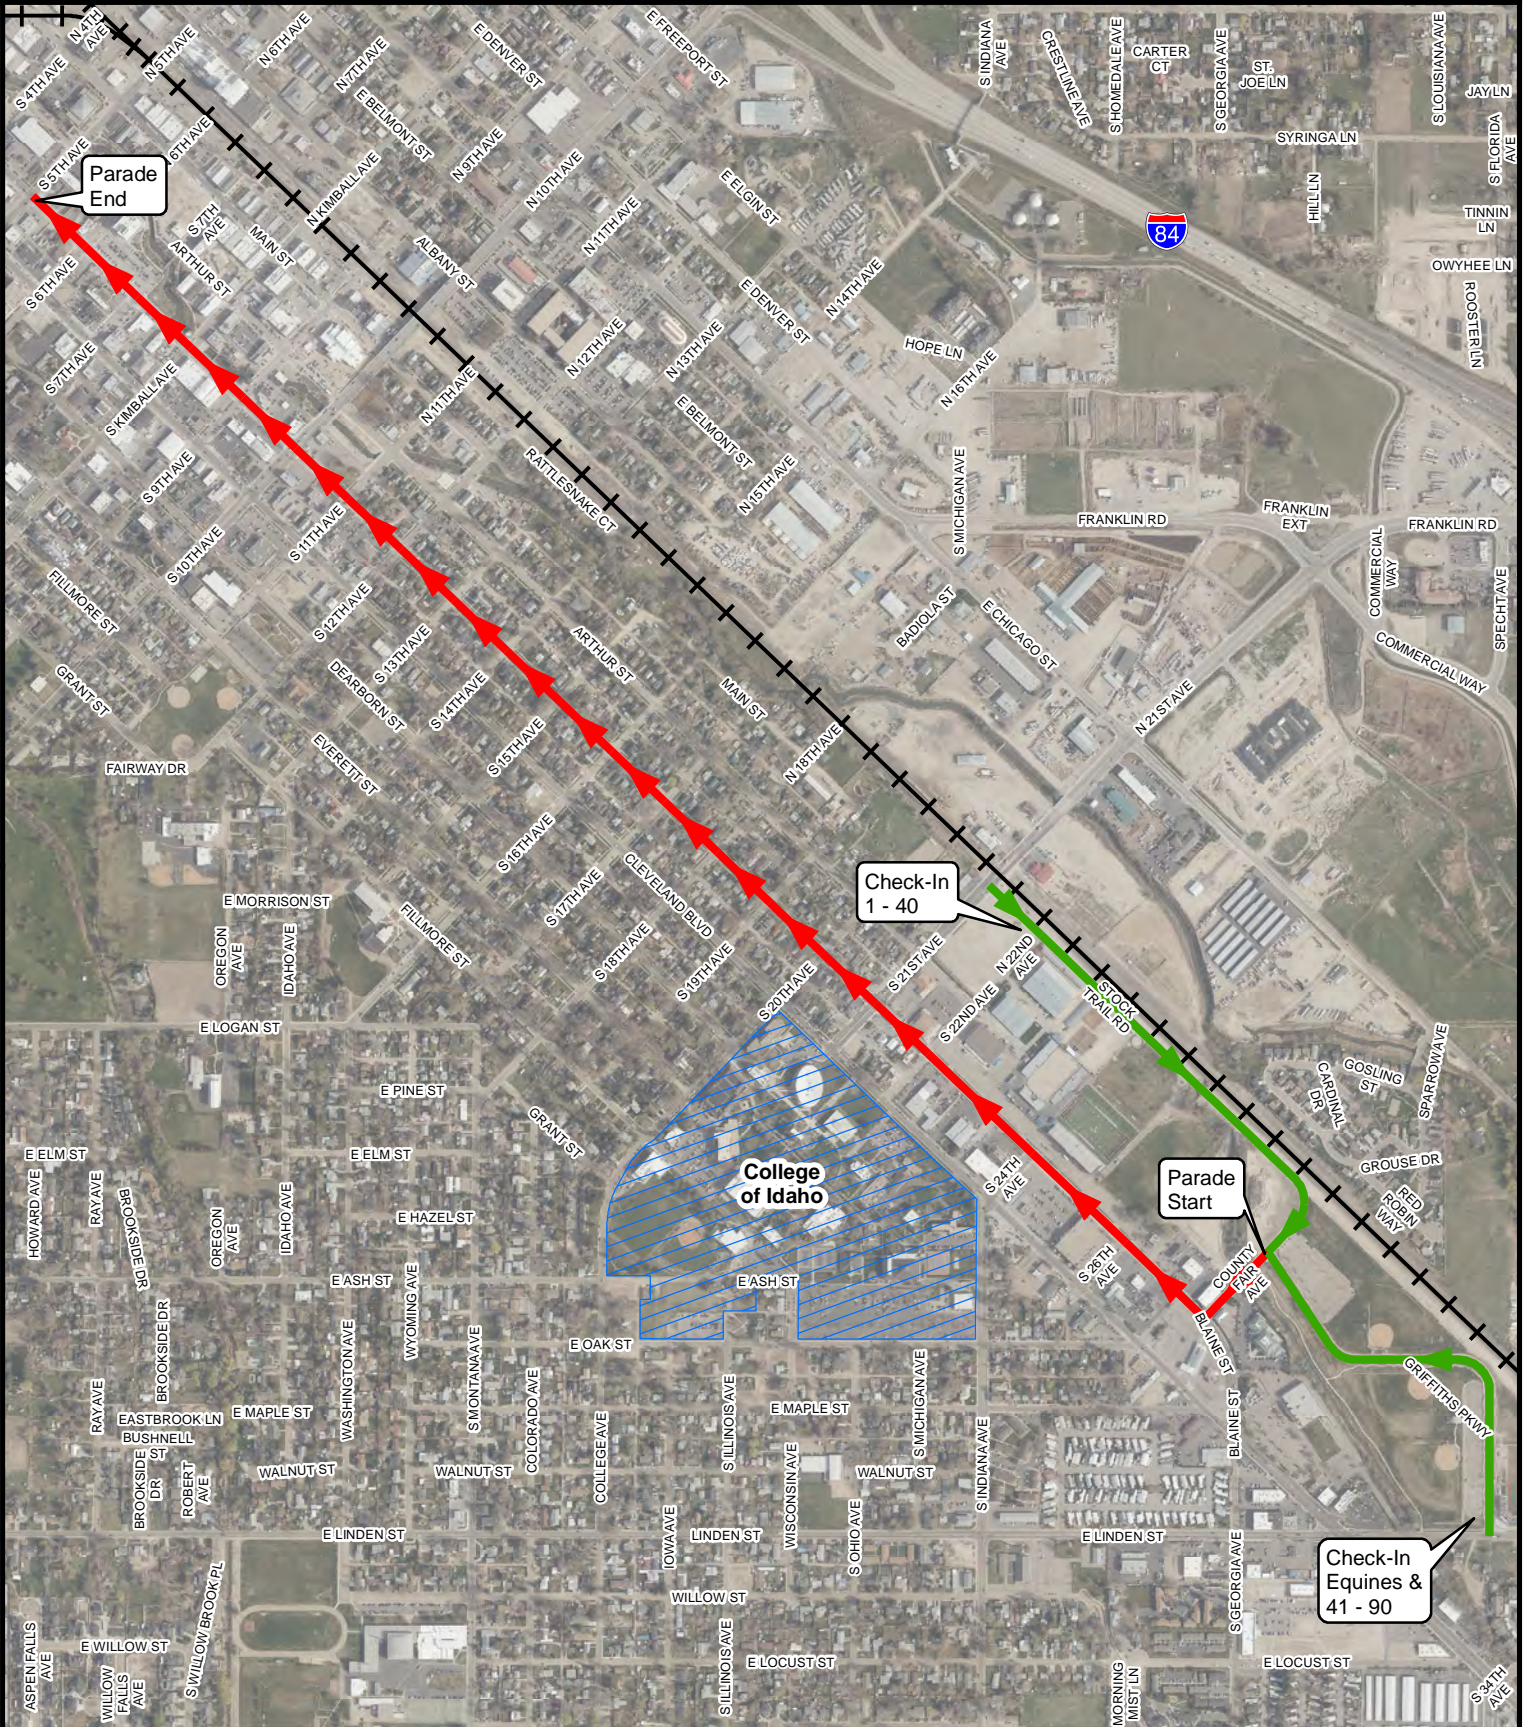

Treasure Valley Night Light Parade

City
of
Caldwell

TVNL Route 2019
Parade
Staging

Legend

Railroad
College of Idaho

DISCLAIMER