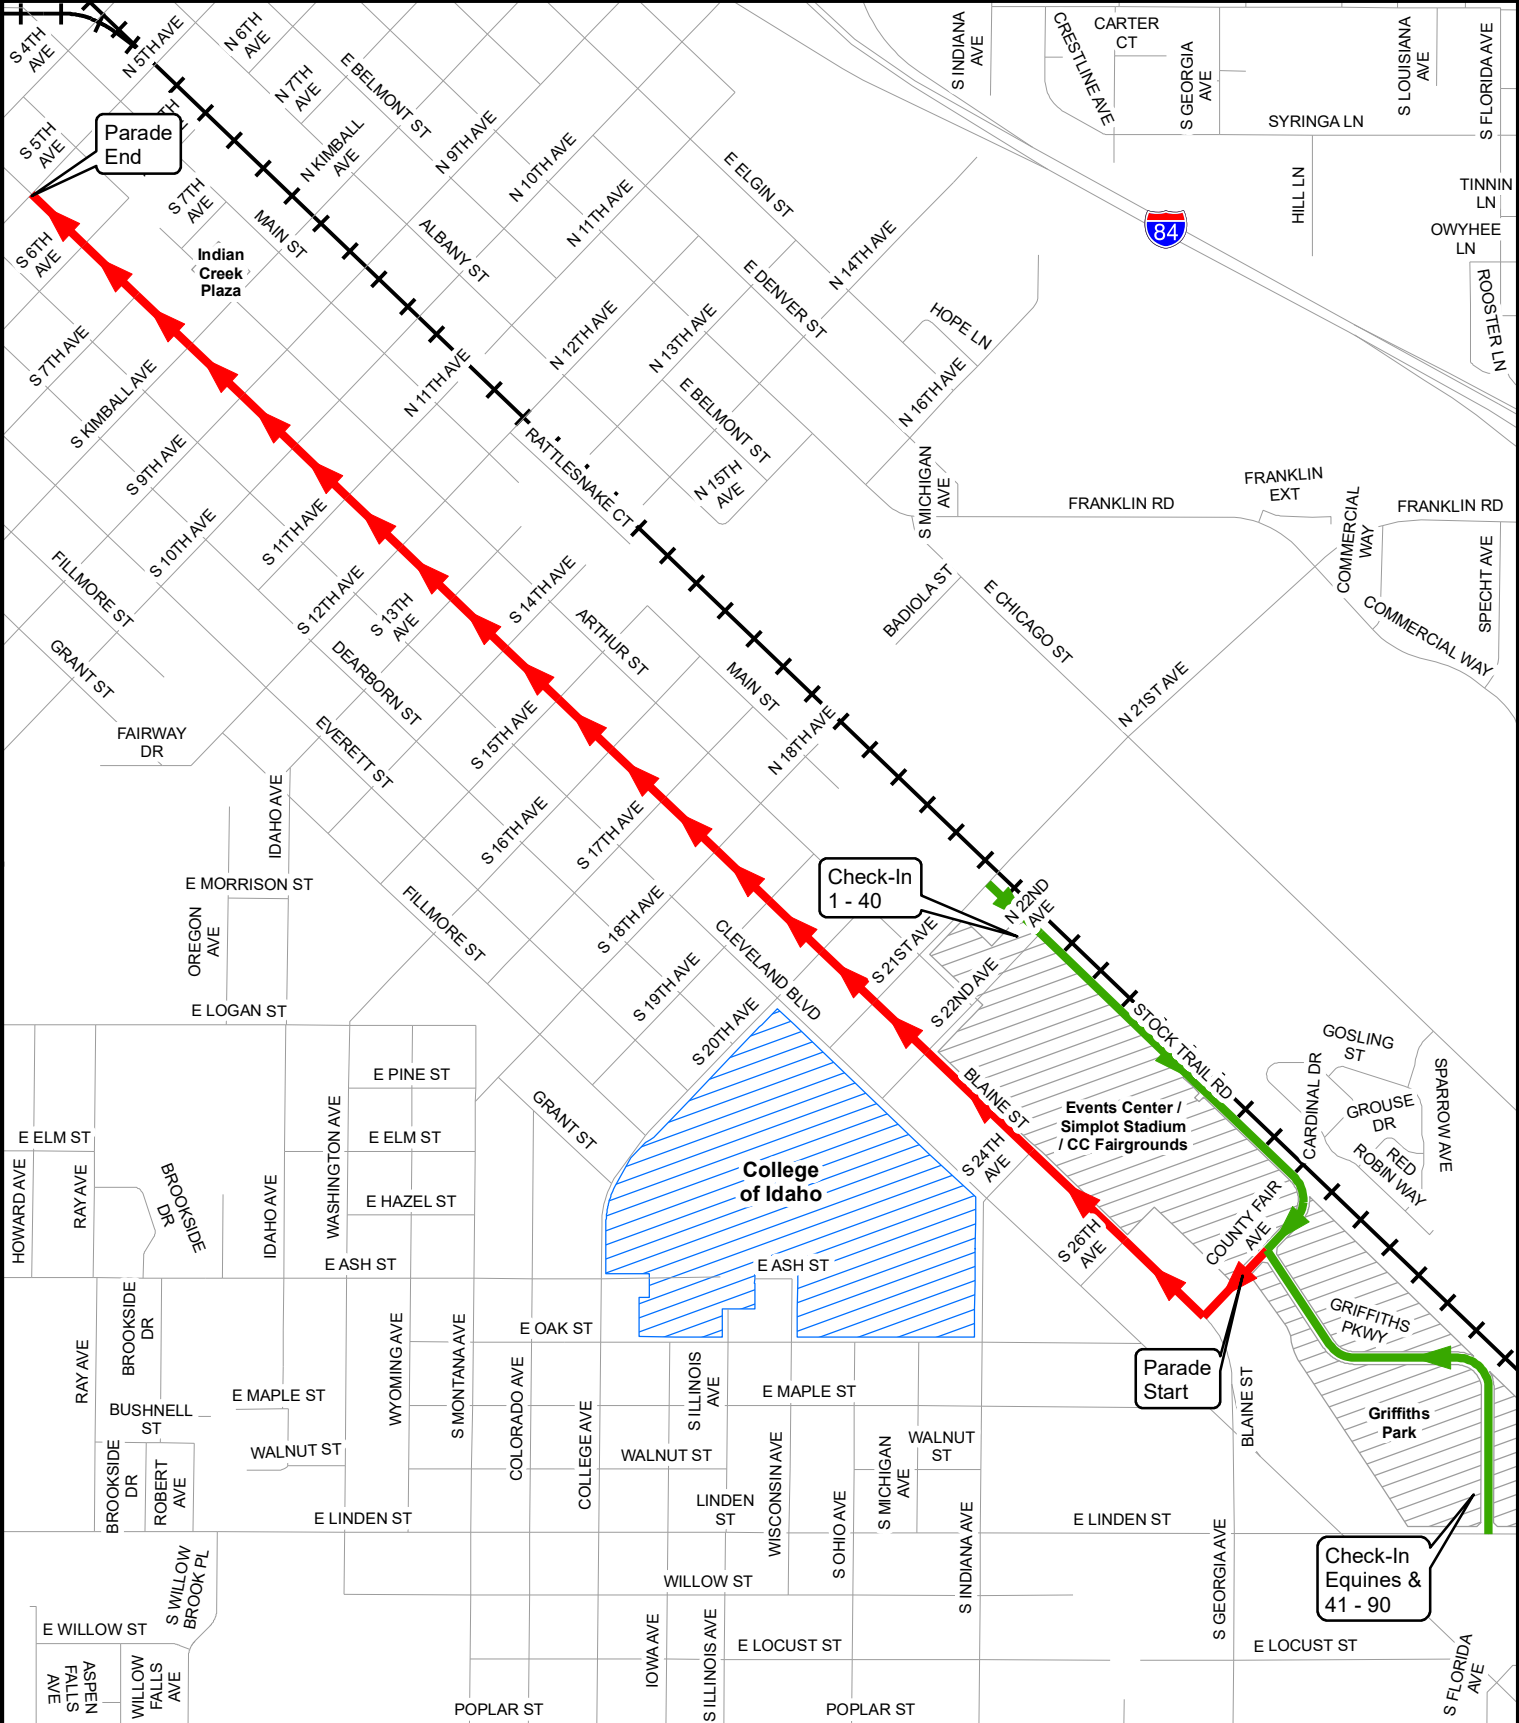

Treasure Valley Night Light Parade

City of Caldwell

TVNL Route 2019
Parade
Staging

Legend
Street
Railroad
City Park
College of Idaho