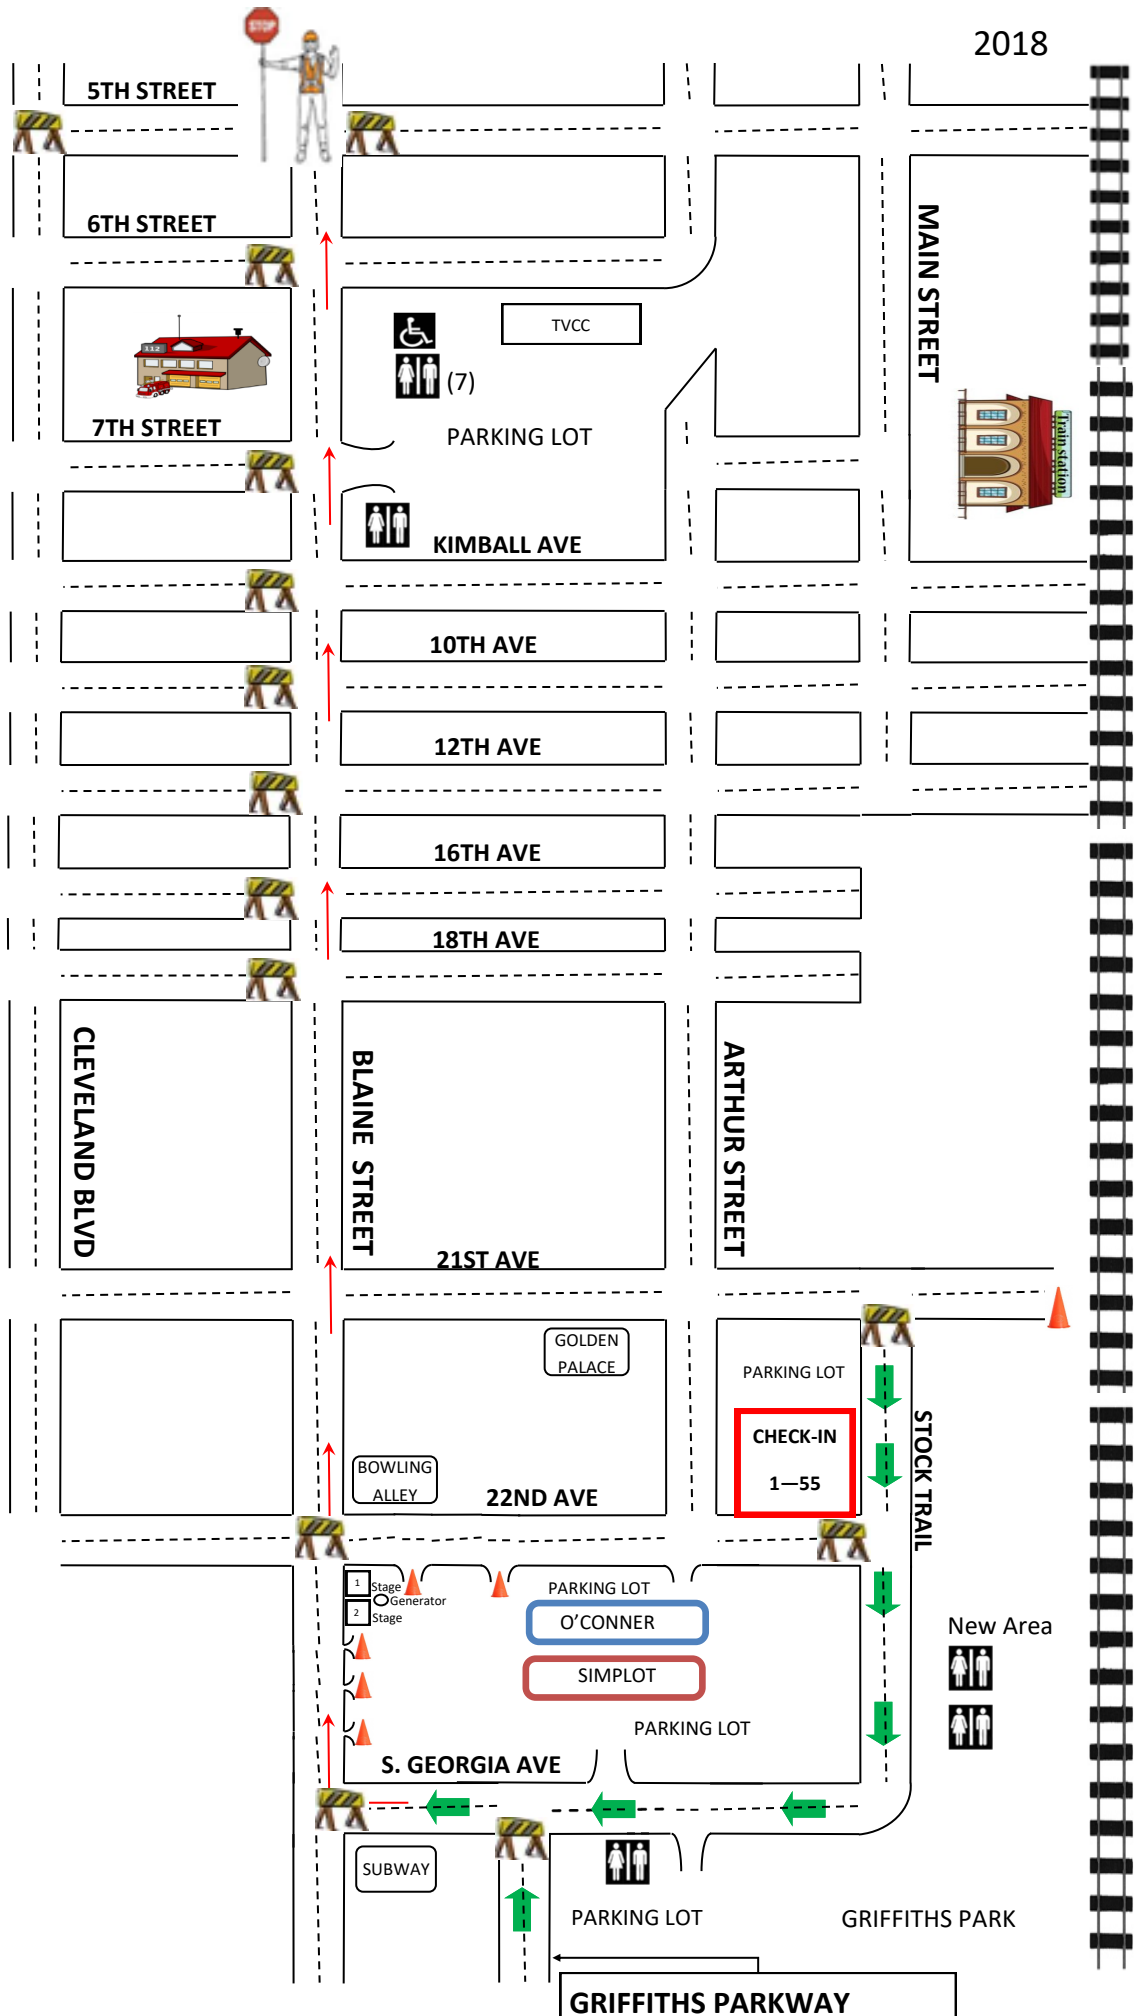

# TVNL PARADE MAP 2018

-  Burn Barrels
-  Portable Restroom
-  ADA Portable Restroom
-  Barricade/Street Closure
-  Barricade/O'Conner Parking lot
-  Parade Route
-  Float Check in/Line up
-  Post Parade - Drop Off Banners & Card#

Enter from Caldwell Blvd & Linden to Griffith Parkway

Starting Pointing  
