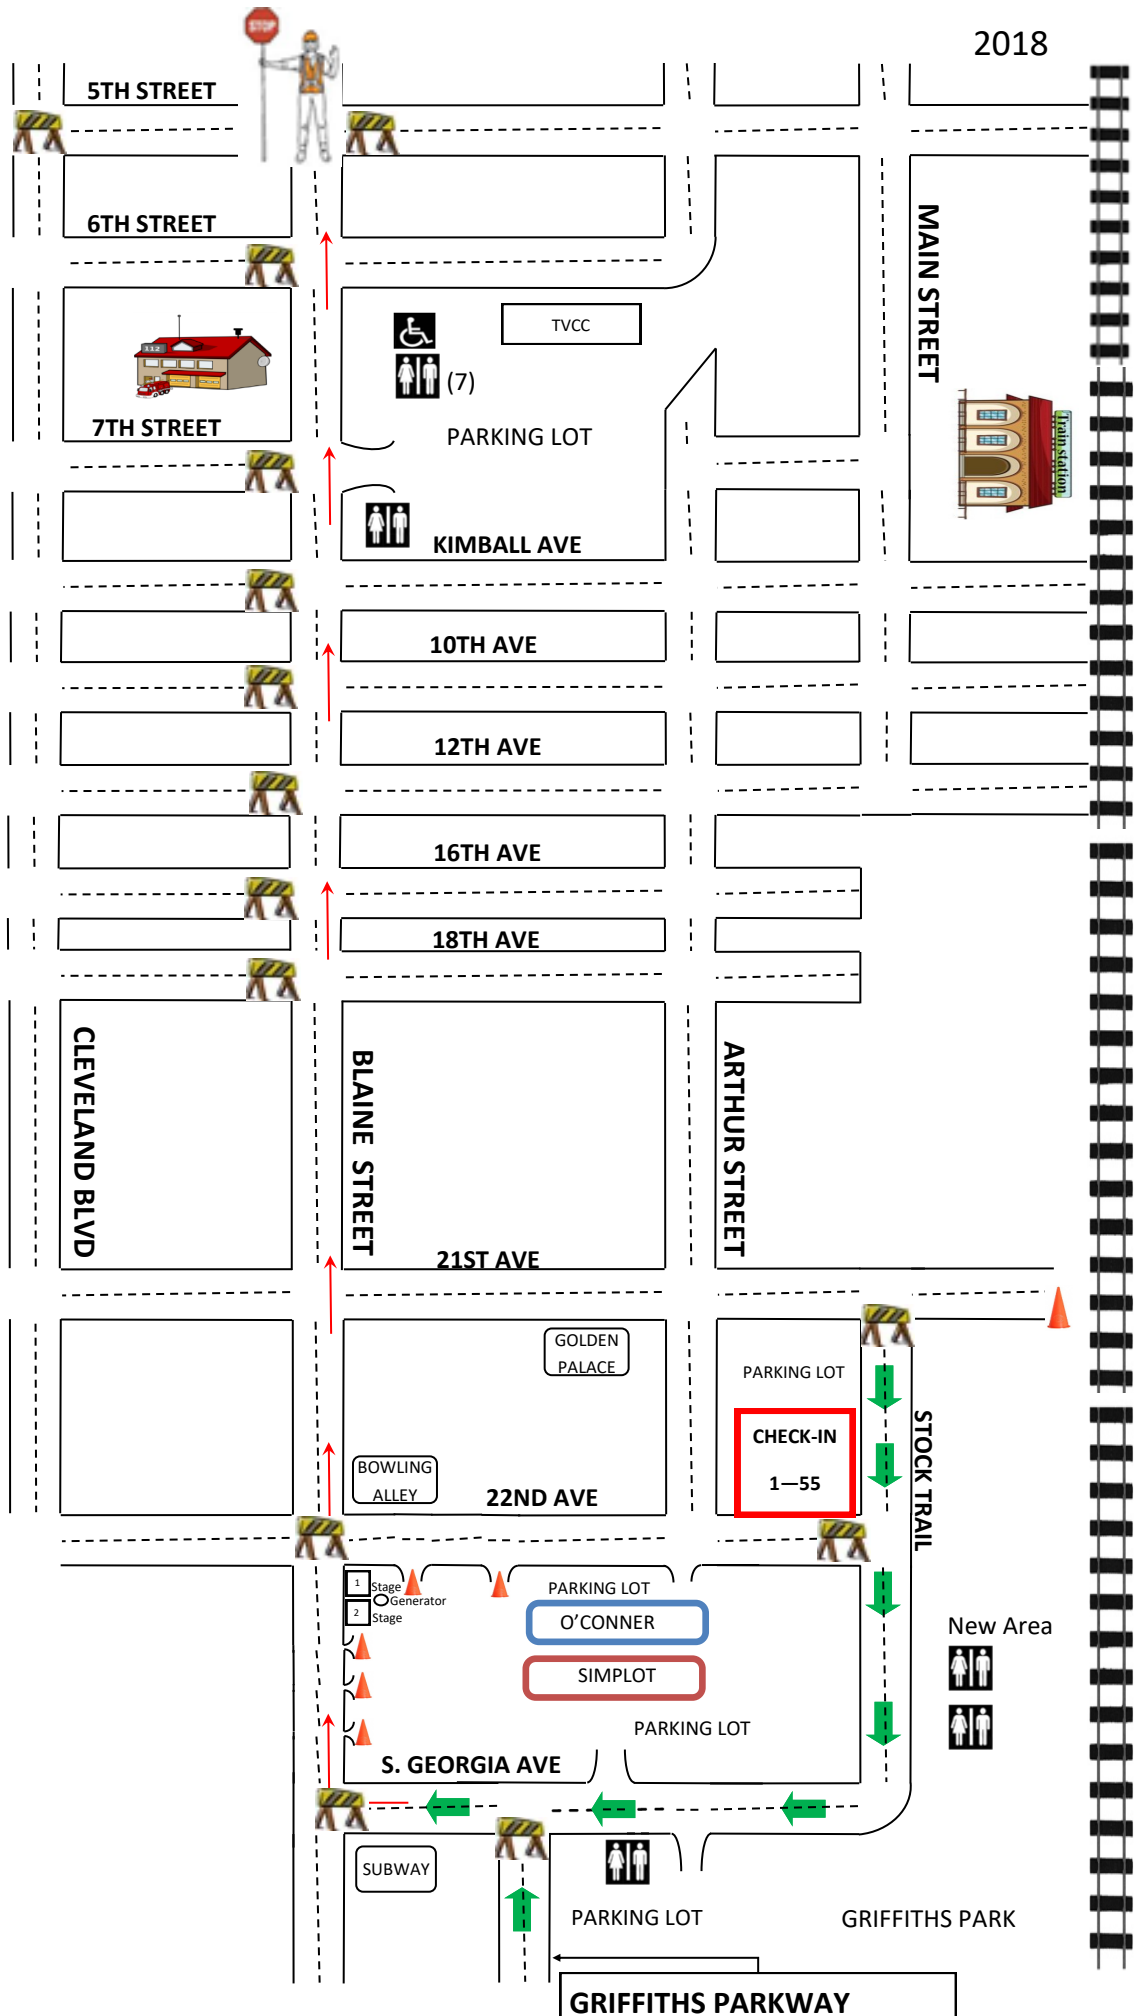

TVNL PARADE MAP 2018

-  Burn Barrels
-  Portable Restroom
-  ADA Portable Restroom
-  Barricade/Street Closure
-  Barricade/O'Conner Parking lot
-  Parade Route
-  Float Check in/Line up
-  Post Parade - Drop Off Banners & Card#

Enter from Caldwell Blvd & Linden to Griffith Parkway

Starting Pointing
